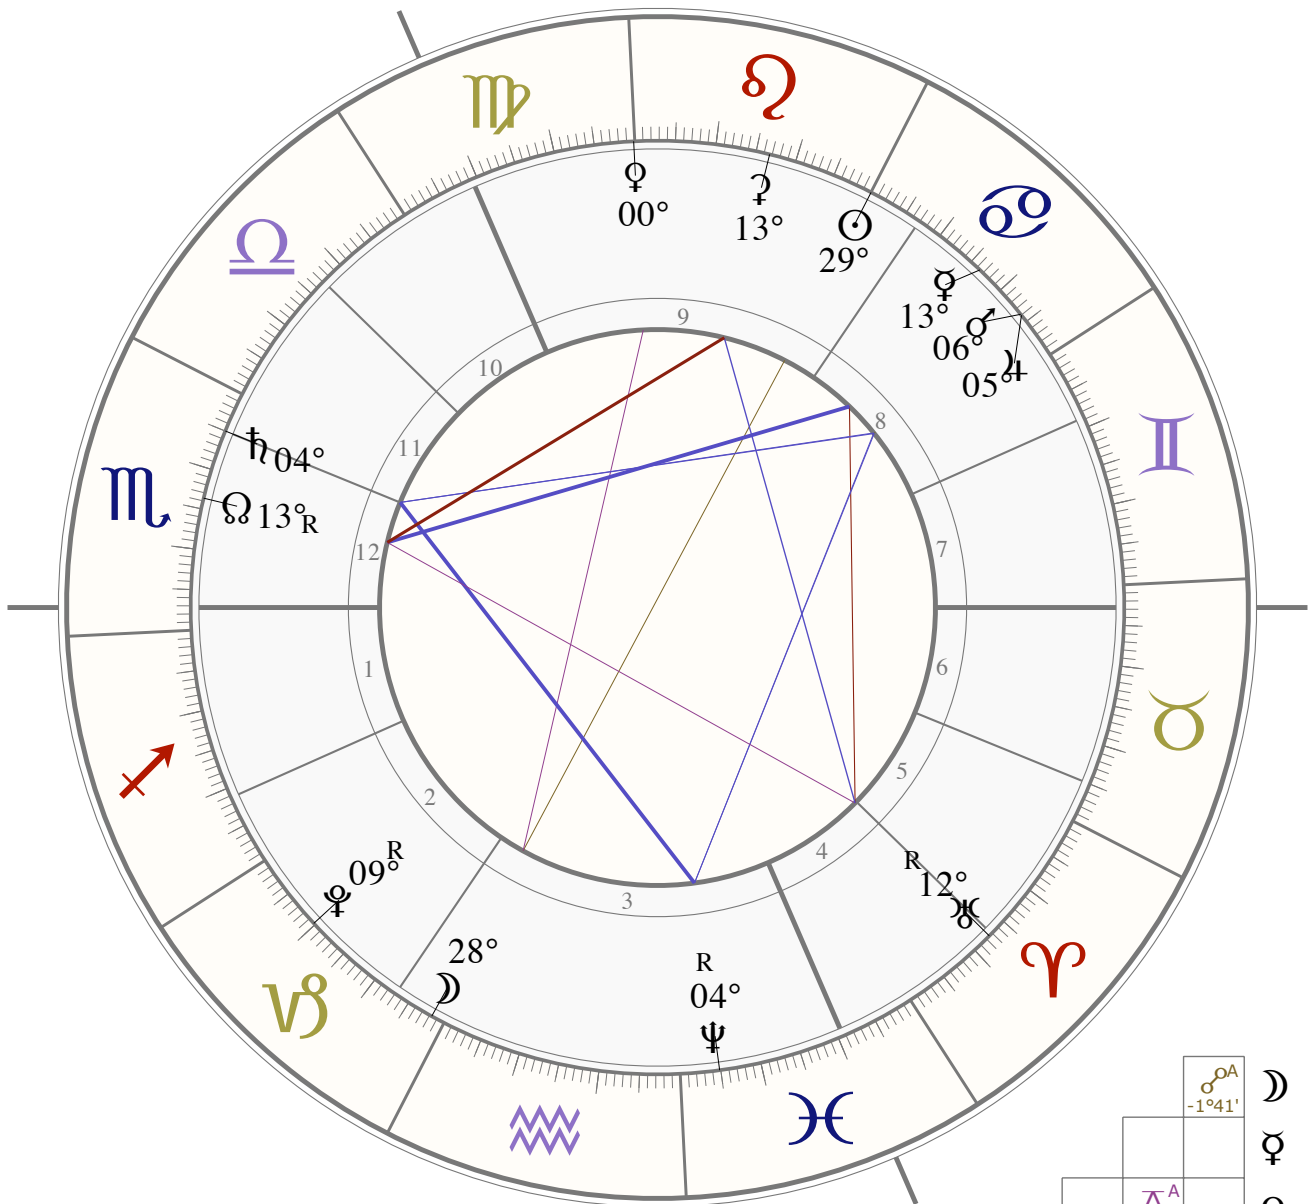

royal baby

22 Jul 2013, 15:24:08h, London (Middlesex), GB

Radix

cast by: Matteo Pavese

Tropical Zodiac, Geocentric, Koch houses

- ☉ 29°58'44"♊
- ☾ 28°17'14"♋
- ☿ 13°31'37"♊
- ♀ 0°08'10"♏
- ♂ 6°07'08"♊
- ♃ 5°58'18"♊
- ♄ 4°59'20"♏
- ♅ 12°30'43"♏
- ♆ 4°51'37"♏
- ♇ 9°47'06"♏
- ♁ 13°39'38"♏
- ♂ 13°18'19"♏

- Fire: 2
- Earth: 9
- Air: 0
- Water: 16
- Cardinal: 20
- Fixed: 3
- Mutable: 4